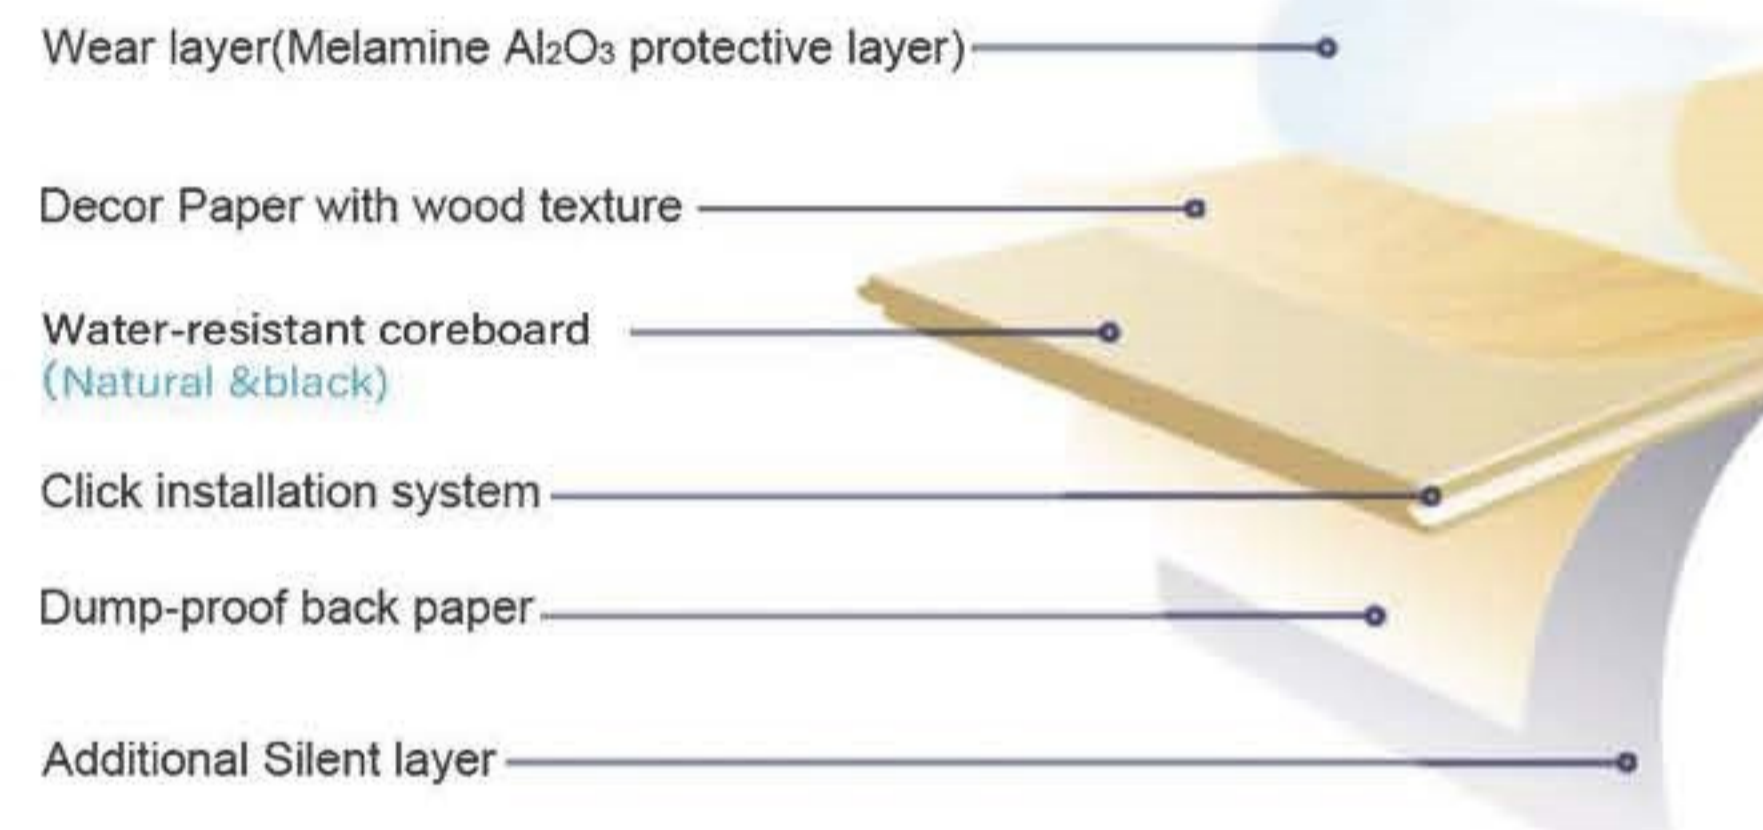

Authentic embossed

This embossing follows the texture of the decor highlights the natural wood grains and knots with variations in depth and gloss on multiple levels.
- 

E0
HCHO
Clean air quality

The flooring carries European indoor air standard throughout life, meeting high environmental requirements.
- 

Anti-scratch

The strong surface protects your flooring against scratches that can be caused by strong mechanical stresses or the claws of house pets.
- 

Anti cigarette-burn

The flooring does not has blisters, cracks and burns.
- 

Pet-proof

Owing to strong surface, which is not defeated by small mishaps, the flooring extremely fit for life with house-pets.

Water-resistant laminate flooring

Dimension of the flooring

Length	600mm	800mm	1215mm	1515mm	1830mm	2250mm
	23.6"	31.5"	48"	59.65"	72"	88"
Width	126mm	146mm	166mm	196mm	238mm	300mm
	4.96"	5.75"	6.54"	7.72"	9.37"	11.82"
Thickness	6mm	7mm	8mm	10mm	12mm	15mm