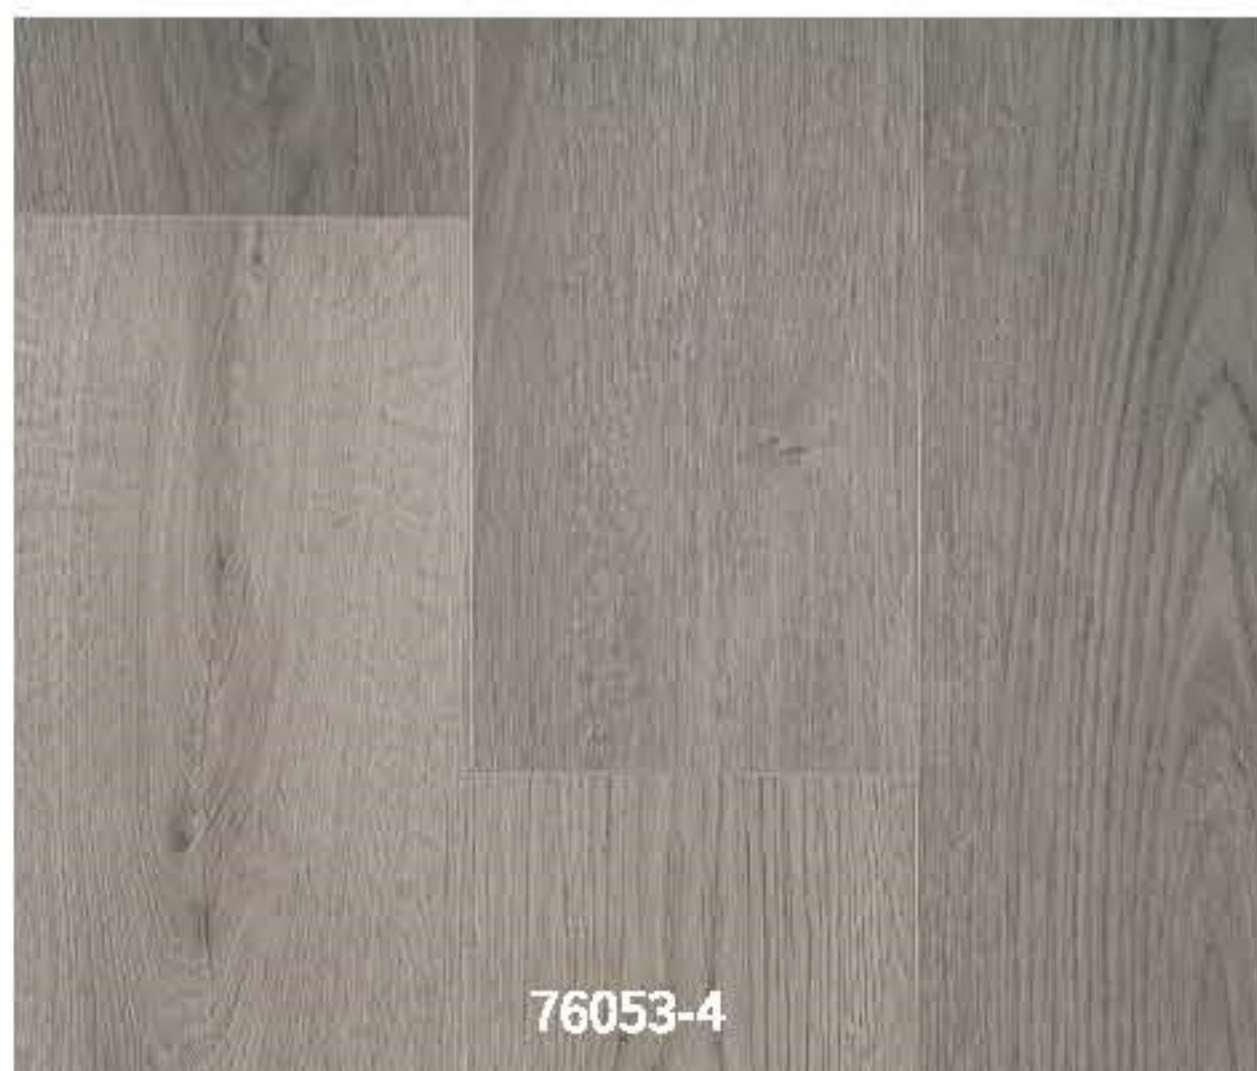

76053-2

76053-4