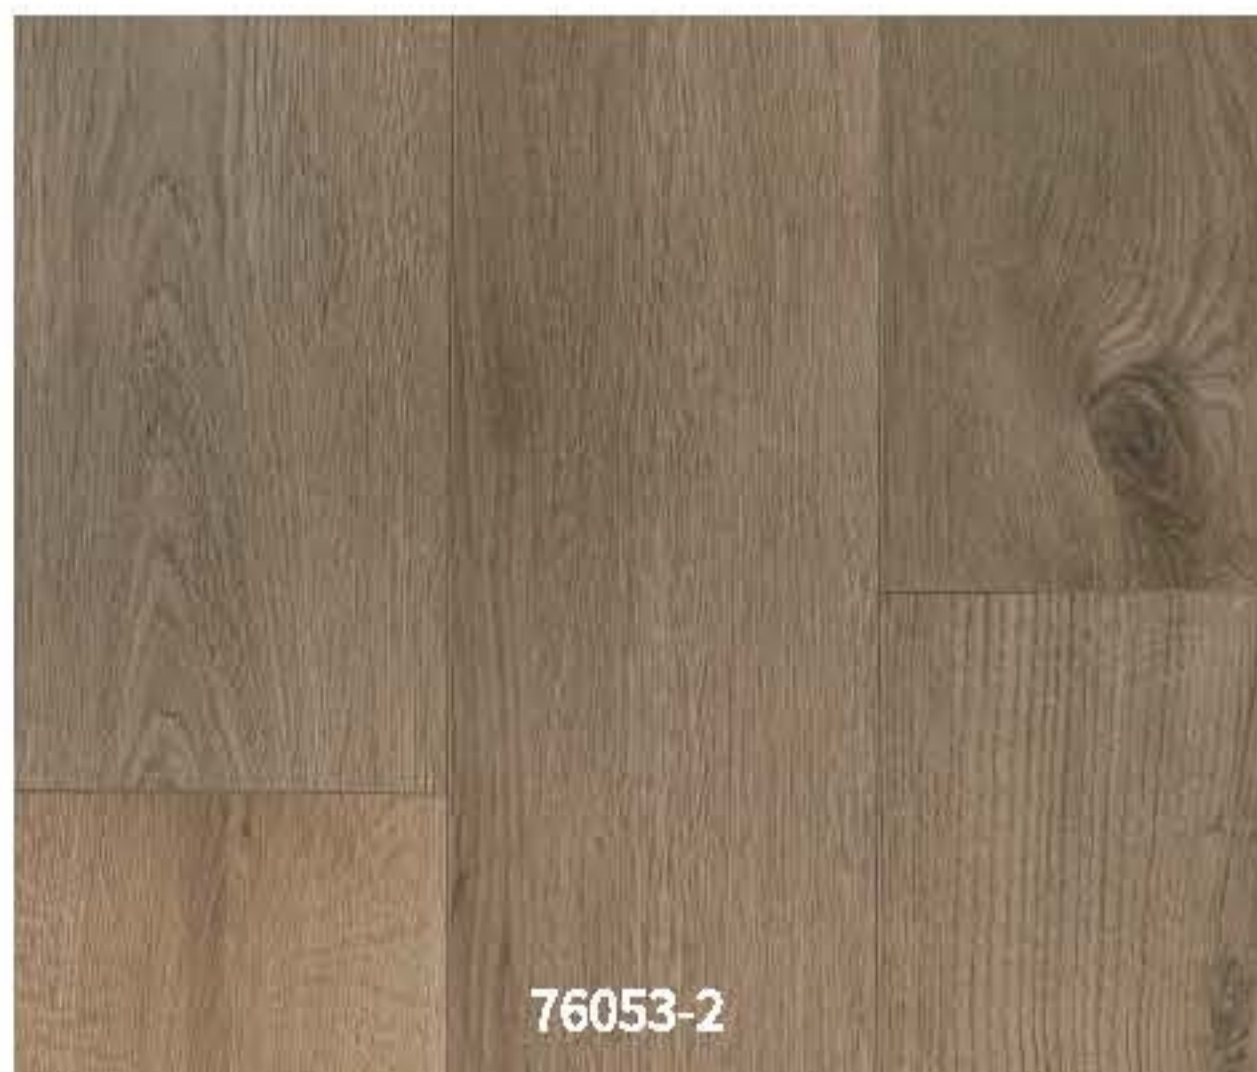

CARSEM
New Materials

The great wall

Beautiful wood design, 3m2 no repetition, full of wood character with a wonderful realistic look and feel. A floor is what you call a natural beauty, even in a kitchen and bathroom, as the planks are water resistant. And what's more: it's stronger than ever.

Specifications

Construction	Water-resistant Laminate
Applicable place	Indoor
Gloss	Ultramatt
Length	1215mm / 2250mm
Width	195mm / 238mm
Thickness	8mm / 10mm / 12mm
Installation method	Floating

Technical detail

Surface	EIR
Class	AC2,AC3,AC4,AC5,AC6
Air Quality	E0
Edges	4 sided V-groove
Click	2G/5G
Domestic Warranty	25 years
Commercial Warranty	5 years
Floor heating or cooling	Compatible with heating/cooling

76053-6