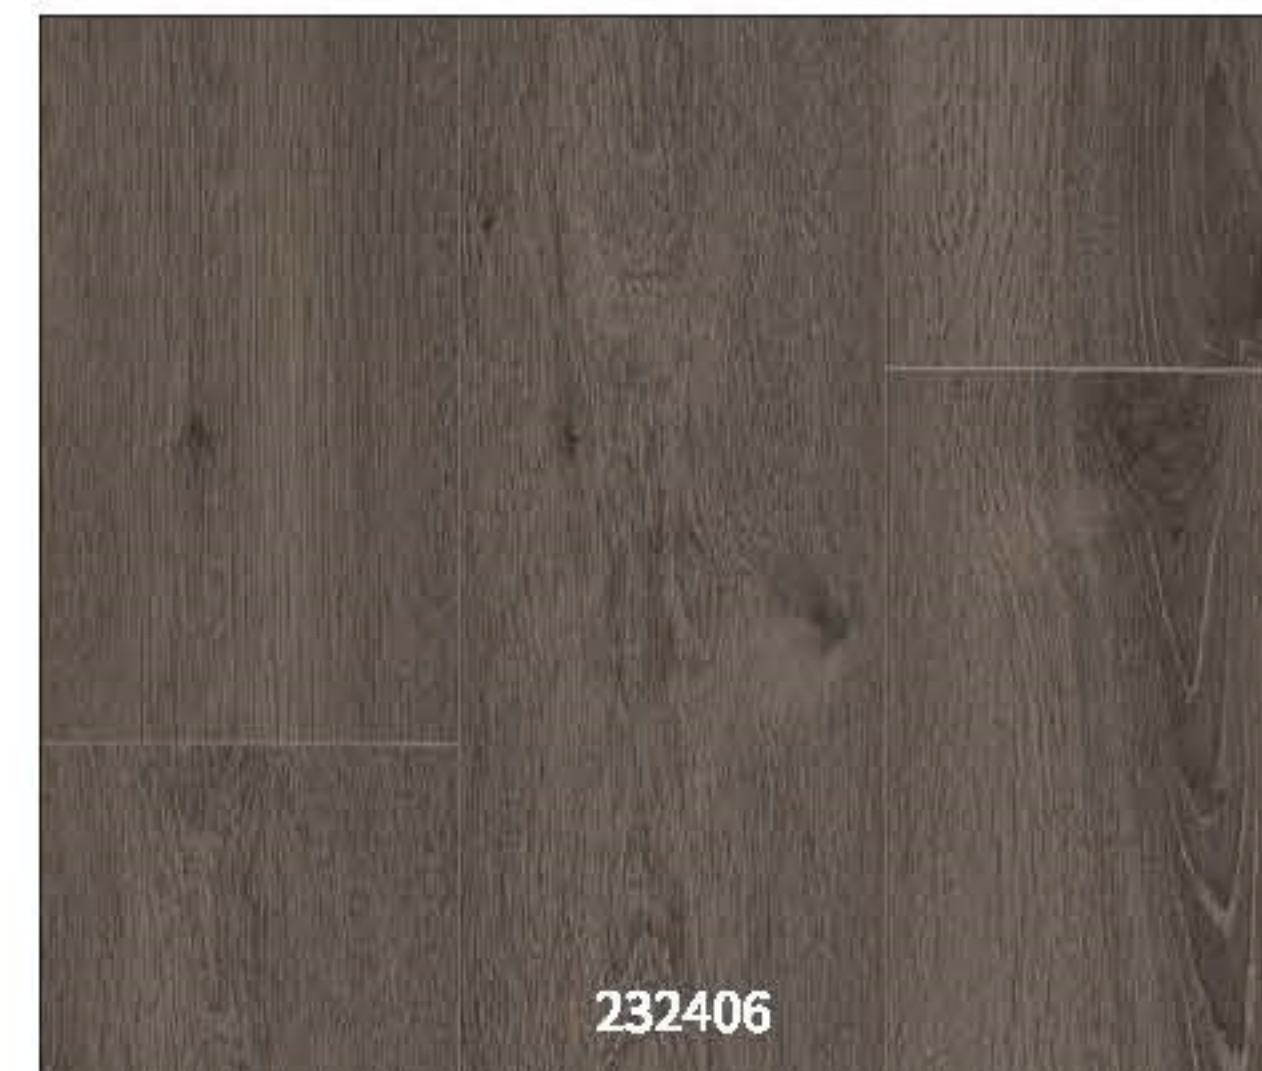

76053-8

232406