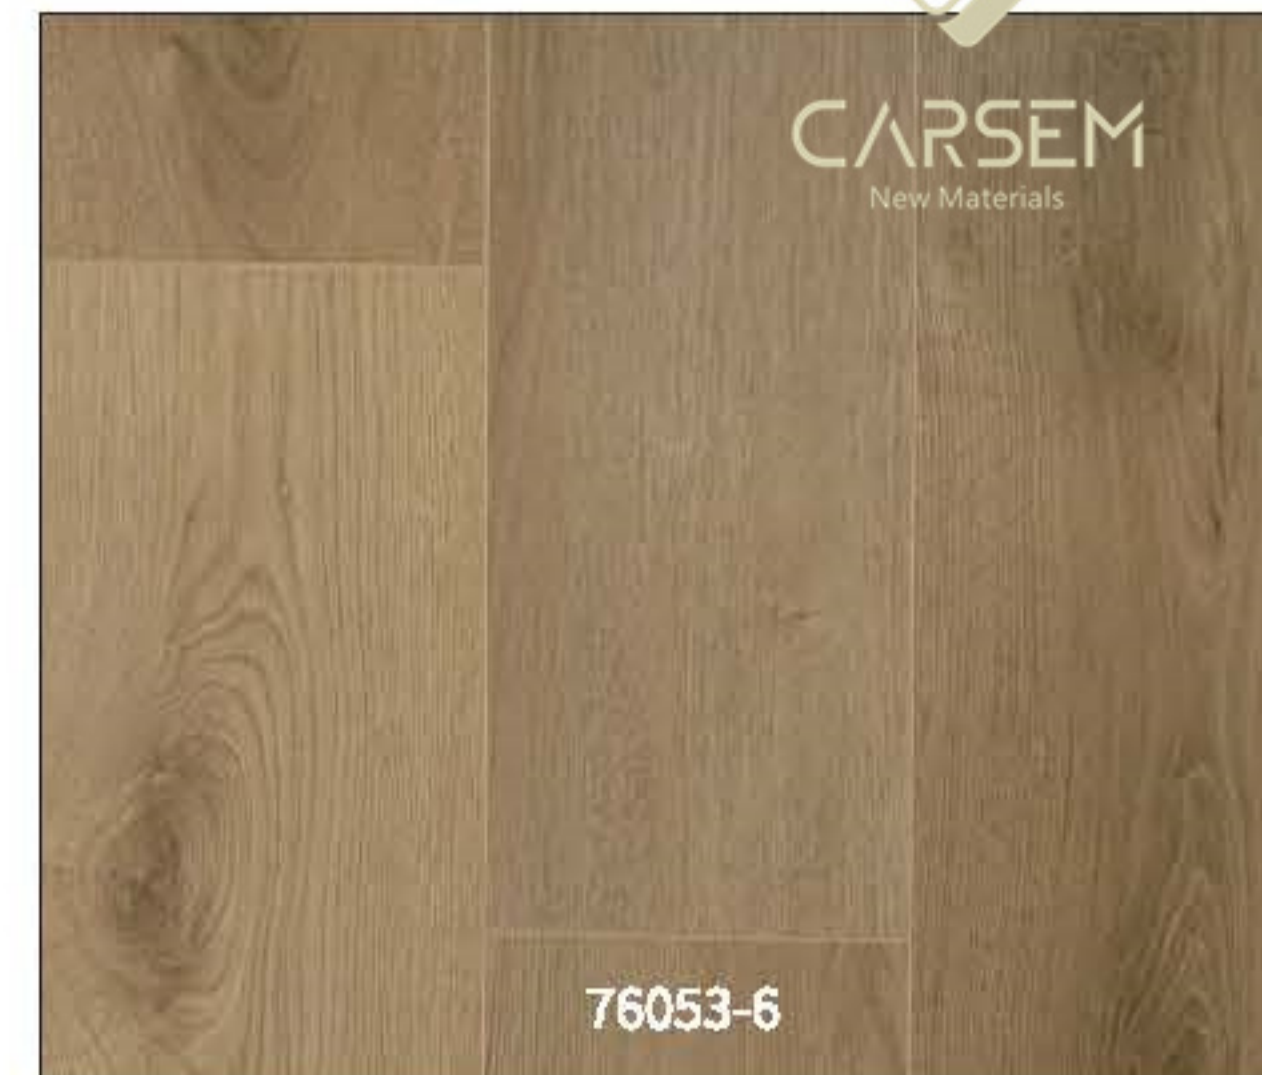

CARSEM
New Materials

The great wall

Beautiful wood design, 3m2 no repetition, full of wood character with a wonderful realistic look and feel. A floor is what you call a natural beauty, even in a kitchen and bathroom, as the planks are water resistant. And what's more: it's stronger than ever.

Specifications

Construction	Water-resistant Laminate
Applicable place	Indoor
Gloss	Ultramatt
Length	1215mm / 2250mm
Width	195mm / 238mm
Thickness	8mm / 10mm / 12mm
Installation method	Floating

Technical detail

Surface	EIR
Class	AC2,AC3,AC4,AC5,AC6
Air Quality	E0
Edges	4 sided V-groove
Click	2G/5G
Domestic Warranty	25 years
Commercial Warranty	5 years
Floor heating or cooling	Compatible with heating/cooling