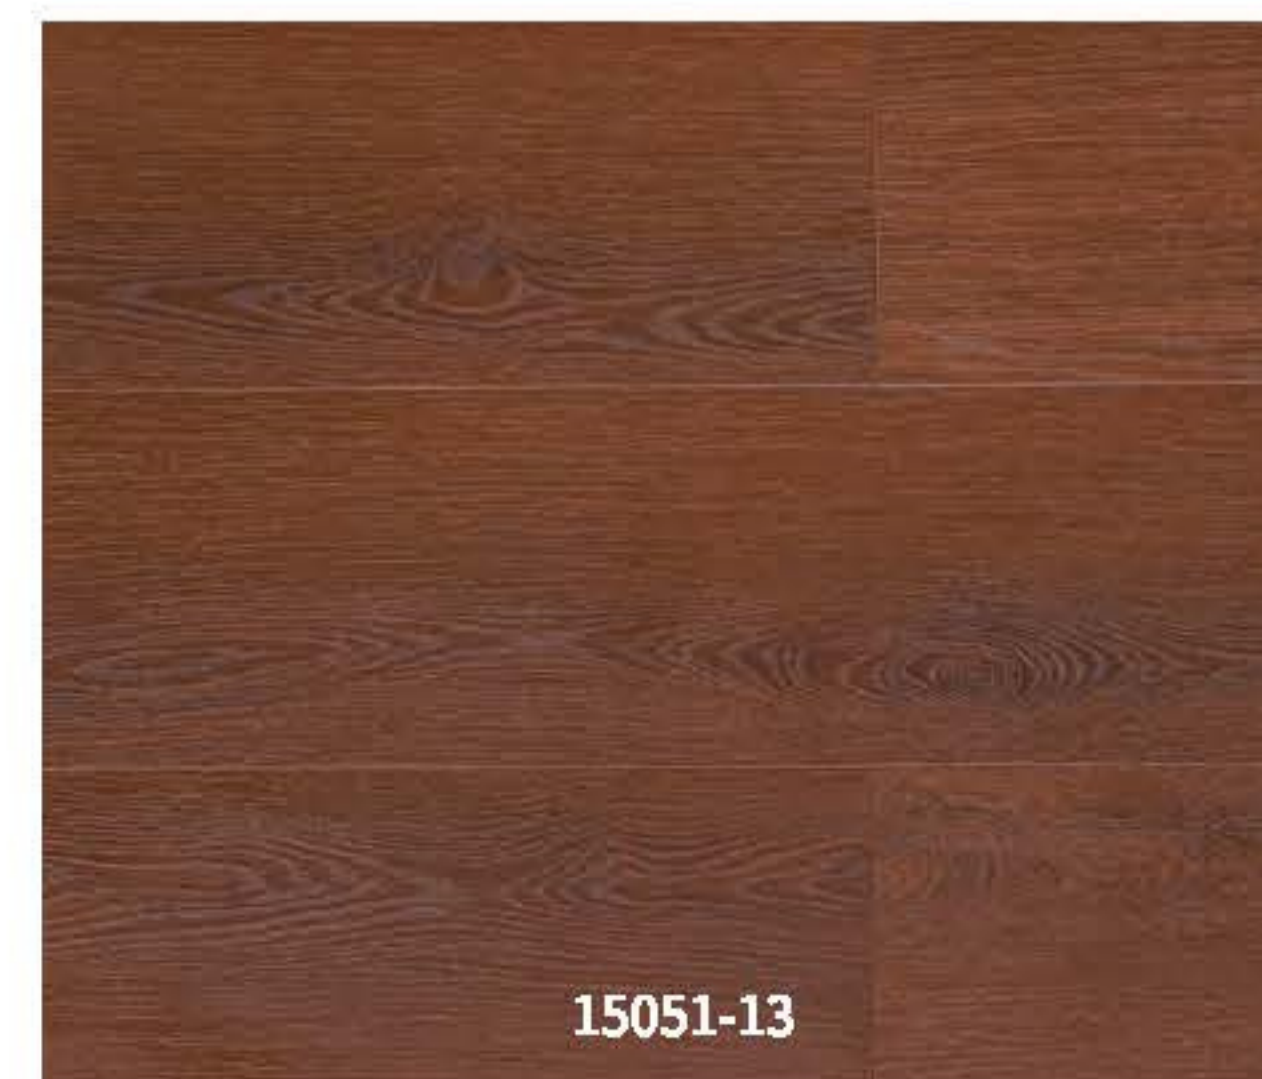

CARSEM
New Materials

Mo Kao

Beautiful wood design, 2 different decors intergrated, full of wood character with a wonderful realistic look and feel. A floor is what you call a natural beauty, even in a kitchen and bathroom, as the planks are water resistant. And what's more: it's stronger than ever.

Specifications

Construction	Water-resistant Laminate
Applicable place	Indoor
Gloss	Ultramatt
Length	1515mm
Width	195mm / 238mm
Thickness	8mm / 10mm/12mm
Installation method	Floating

Technical detail

Surface	EIR / Texture Line
Class	AC2,AC3,AC4,AC5,AC6
Air Quality	E0
Egdes	4 sided V-groove
Click	2G/5G
Domestic Warranty	25 years
Commercial Warranty	5 years
Floor heating or cooling	Compatible with heating/cooling